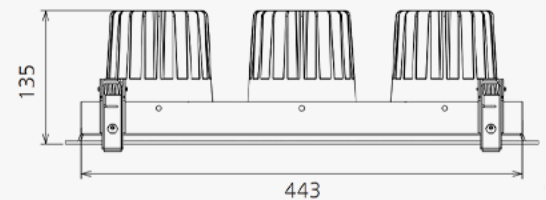

CL67 LED DOWNLIGHT | 90W

STANDARD

DIMENSION

SPECIFICATIONS

Code	: BB-DL67-90W
Brand	: BOX BRIGHT
Wattage	: 90W
Lumen ±5%	: 9630lm
IP	: 20
LED Chip	: CITIZEN COB
Lifespan	: 40,000h
Installation	: Recessed mounted
Size	: 475x175x135 cutout Ø455-160
Material	: ADC12 aluminum
Color	: White
Dimable	: N/A
CCT Adjustable	: No