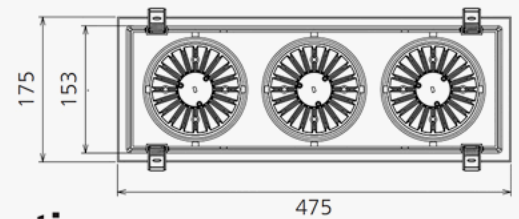

CL67 LED DOWNLIGHT | 90W

STANDARD

DIMENSION

SPECIFICATIONS

Code	: BB-DL67-90W
Brand	: BOX BRIGHT
Wattage	: 90W
Lumen ±5%	: 9630lm
IP	: 20
LED Chip	: CITIZEN COB
Lifespan	: 40,000h
Installation	: Recessed mounted
Size	: 475x175x135 cutout Ø455-160
Material	: ADC12 aluminum
Color	: White
Dimable	: N/A
CCT Adjustable	: No