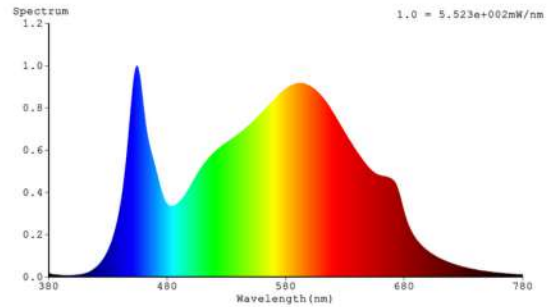

PPFD

LP-GL03A-200W

Spectrum code : P03-B01

Light was positioned at 30cm height