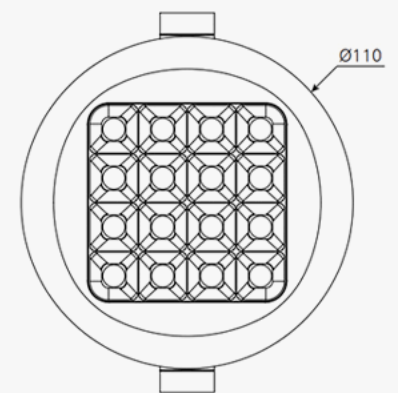

# DL96 LED DOWNLIGHT | 10W

## DIMENSION

## SPECIFICATIONS

|                |                         |
|----------------|-------------------------|
| Code           | : BB-DL96-3-10W         |
| Brand          | : BOX BRIGHT            |
| Wattage        | : 10W                   |
| Lumen ±5%      | : 1000-1070lm           |
| IP             | : 54                    |
| LED Chip       | : SMD                   |
| Lifespan       | : 40,000h               |
| Installation   | : Recessed mounted      |
| Size (AxBmm)   | : Ø110x40 cutout Ø90-95 |
| Material       | : N/A                   |
| Color          | : White                 |
| Dimable        | : N/A                   |
| CCT Adjustable | : N/A                   |