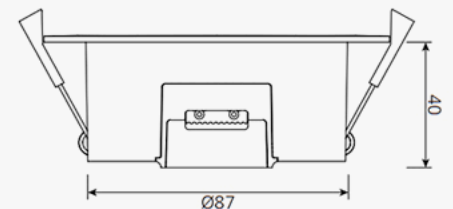

## DIMENSION

## SPECIFICATIONS

|                |                         |
|----------------|-------------------------|
| Code           | : BB-DL96-3-10W         |
| Brand          | : BOX BRIGHT            |
| Wattage        | : 10W                   |
| Lumen ±5%      | : 1000-1070lm           |
| IP             | : 54                    |
| LED Chip       | : SMD                   |
| Lifespan       | : 40,000h               |
| Installation   | : Recessed mounted      |
| Size (AxBmm)   | : Ø110x40 cutout Ø90-95 |
| Material       | : N/A                   |
| Color          | : White                 |
| Dimable        | : N/A                   |
| CCT Adjustable | : N/A                   |