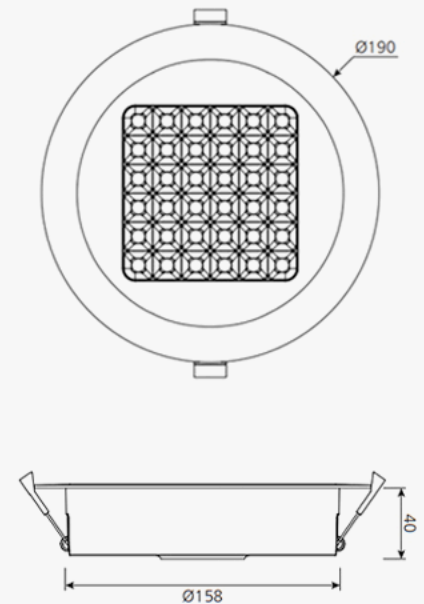

DL96 LED DOWNLIGHT | 18W

SPECIFICATIONS

Code	: BB-DL96-6-18W
Brand	: BOX BRIGHT
Wattage	: 18W
Lumen ±5%	: 1950-2020lm
IP	: 54
LED Chip	: SMD
Lifespan	: 40,000h
Installation	: Recessed mounted
Size (AxBmm)	: Ø190x40 cutout Ø160-170
Material	: N/A
Color	: White
Dimable	: N/A
CCT Adjustable	: N/A

CCT

STANDARD

DIMENSION

POLAR DIAGRAM COMPARISON