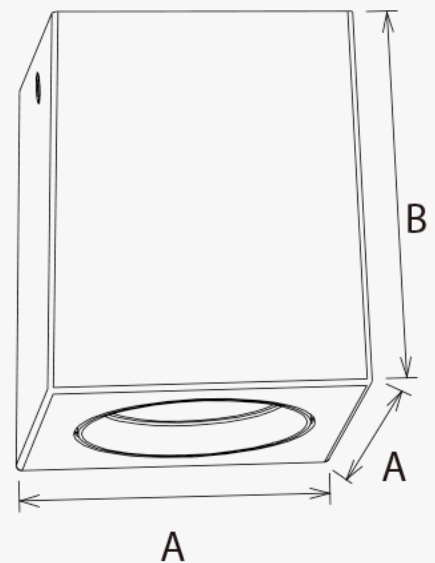

# DL129 LED DOWNLIGHT | 10W

## DIMENSION

## SPECIFICATIONS

Code	: BB-DL129-90-10W
Brand	: BOX BRIGHT
Wattage	: 10W
Lumen $\pm 5\%$	: 1030lm
IP	: 20
LED Chip	: CITIZEN COB
Lifespan	: 50,000h
Installation	: Surface mounted
Size (AxAxBmm)	: 90 x 90 x 110
Material	: N/A
Color	: Black / White
Dimable	: Triac DIM
CCT Adjustable	: No