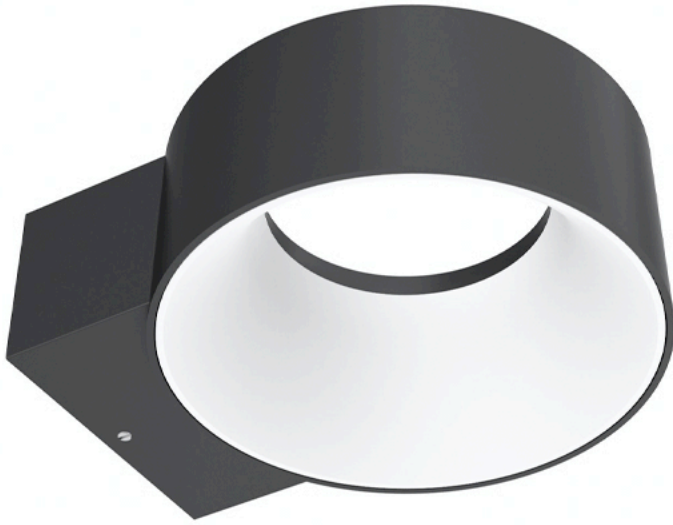

WL07 LED WALL LIGHT | 8W

CHARACTERISTIC

STANDARD

SPECIFICATIONS

Code	: BB-WL07-8W
Brand	: BOX BRIGHT
Wattage	: 8W
Lumen (±5%)	: 655lm
LED Chip	: SMD
Lifespan	: 50,000h
Installation	: Wall mount
Size	: 170 x 140 x 59 mm
Material	: Aluminum housing
Color	: Black
Dimable	: N/A
CCT Adjustable	: No

CCT

POLAR DIAGRAM COMPARISON

DIMENSION