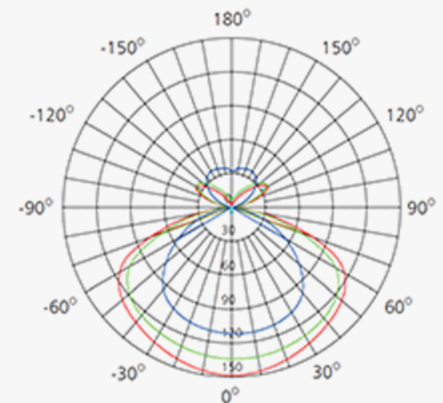

WL07 LED WALL LIGHT | 8W

CHARACTERISTIC

STANDARD

SPECIFICATIONS

Code	: BB-WL07-8W
Brand	: BOX BRIGHT
Wattage	: 8W
Lumen (±5%)	: 655lm
LED Chip	: SMD
Lifespan	: 50,000h
Installation	: Wall mount
Size	: 170 x 140 x 59 mm
Material	: Aluminum housing
Color	: Black
Dimable	: N/A
CCT Adjustable	: No

CCT

POLAR DIAGRAM COMPARISON

DIMENSION