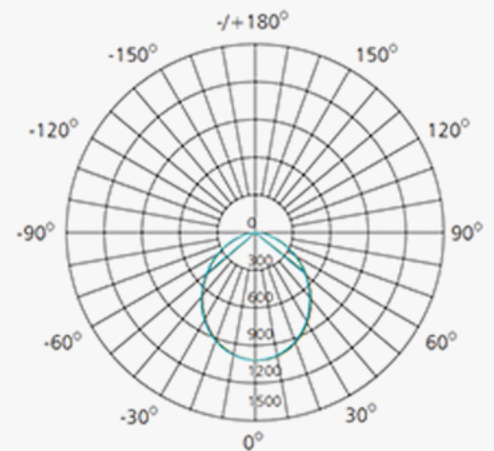

DIMENSION

POLAR DIAGRAM COMPARISON

SPECIFICATIONS

Code	: BB-DL97-6-18W
Brand	: BOX BRIGHT
Wattage	: 18W
Lumen ±5%	: 1900lm
IP	: 54
LED Chip	: SMD
Lifespan	: 50,000h
Installation	: Recessed mounted
Size (AxBmm)	: Ø190x45 cutout Ø160-170
Material	: N/A
Color	: White
Dimable	: N/A
CCT Adjustable	: Yes