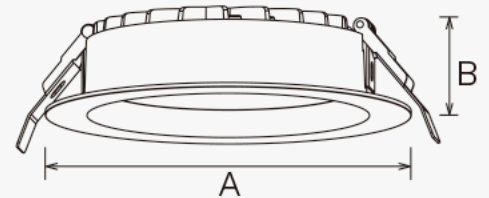

DIMENSION

POLAR DIAGRAM COMPARISON

SPECIFICATIONS

Code	: BB-DL97-6-18W
Brand	: BOX BRIGHT
Wattage	: 18W
Lumen ±5%	: 1900lm
IP	: 54
LED Chip	: SMD
Lifespan	: 50,000h
Installation	: Recessed mounted
Size (AxBmm)	: Ø190x45 cutout Ø160-170
Material	: N/A
Color	: White
Dimable	: N/A
CCT Adjustable	: Yes